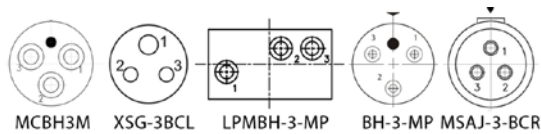

LED-U-Series

4,200 or 7,300 Lumen LED Lamp

TECHNICAL SPECIFICATIONS

Electrical	Input Power	120 Vac 600mA (4,200 lumen model) 1,000mA (7,300 lumen model)
Environmental	Depth Rating Storage Temperature Operating Temperature	6000m -30°C to +70°C -10°C to +32°C -10°C to +20° C (7,300 lumen models in titanium and stainless steel)
	Housing Material	Hard anodised 6082-T6 aluminium, titanium, stainless steel
Optical	Window Typical Luminous Flux Typical Illuminance @ 1m Typical Colour Temperature Lumen Maintenance	Fused Quartz 4,200 or 7,300 lumens 820 lx (4,200 lumen model), 1,365 lx (7,300 model) 6,600 Kelvin (options available) 50,000 hours
Mechanical	Models Dimensions Weight in Air Weight in Water Thermosat Cut-off Typical Beam Angle Standard Connector Optional Connector	LED-U-4200, LED-U-7300 82mm (front-end), 50.8mm (body) (d) x 148.4mm (l) (excluding connector) 1300g (aluminium) 650g (aluminium) Off 70°C, restart <50°C 80° to 50% power points MCBH3M Large selection of connectors available

Connector Options

Specifications subject to change without notice.
© 2016 Teledyne Bowtech Ltd. All rights reserved.

www.teledynemarine.com
Email: bowtech_sales@teledyne.com

Head Office
International Avenue,
ABZ Business Park,
Dyce, Aberdeen
AB21 0BH, UK
Tel: +44 (0)1224 772345
Fax: +44 (0)2114 772900

Houston
10661 Shadow Wood Drive,
Houston, TX 77043, USA
Tel: +1 281 710 7276
Fax: +1 281 712 1757