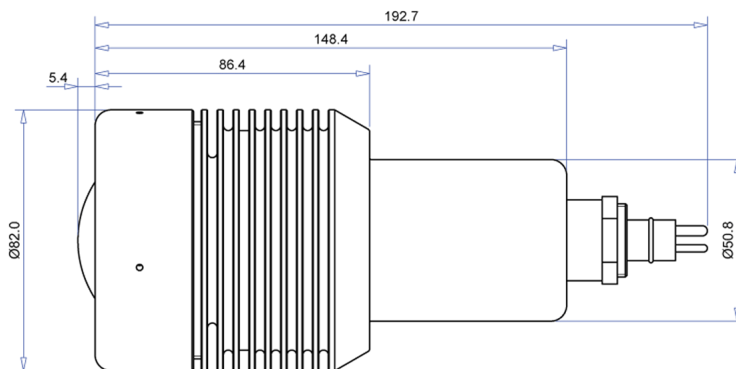

LED-U-Series

4,200 or 7,300 Lumen LED Lamp

TECHNICAL SPECIFICATIONS

Electrical	Input Power	120 Vac 600mA (4,200 lumen model) 1,000mA (7,300 lumen model)
Environmental	Depth Rating Storage Temperature Operating Temperature	6000m -30°C to +70°C -10°C to +32°C -10°C to +20° C (7,300 lumen models in titanium and stainless steel)
	Housing Material	Hard anodised 6082-T6 aluminium, titanium, stainless steel
Optical	Window Typical Luminous Flux Typical Illuminance @ 1m Typical Colour Temperature Lumen Maintenance	Fused Quartz 4,200 or 7,300 lumens 820 lx (4,200 lumen model), 1,365 lx (7,300 model) 6,600 Kelvin (options available) 50,000 hours
Mechanical	Models Dimensions Weight in Air Weight in Water Thermosat Cut-off Typical Beam Angle Standard Connector Optional Connector	LED-U-4200, LED-U-7300 82mm (front-end), 50.8mm (body) (d) x 148.4mm (l) (excluding connector) 1300g (aluminium) 650g (aluminium) Off 70°C, restart <50°C 80° to 50% power points MCBH3M Large selection of connectors available

Connector Options

Specifications subject to change without notice.
© 2016 Teledyne Bowtech Ltd. All rights reserved.

www.teledynemarine.com
Email: bowtech_sales@teledyne.com

Head Office
International Avenue,
ABZ Business Park,
Dyce, Aberdeen
AB21 0BH, UK
Tel: +44 (0)1224 772345
Fax: +44 (0)2114 772900

Houston
10661 Shadow Wood Drive,
Houston, TX 77043, USA
Tel: +1 281 710 7276
Fax: +1 281 712 1757