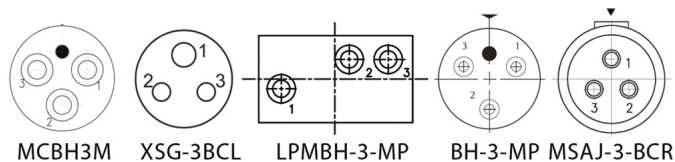

LED-G-Series

800, 1,000 or 1,600 Lumen LED Lamp

TECHNICAL SPECIFICATIONS

Electrical	Input Power	24 Vdc, 350mA (800 lumen model) 24 Vdc, 450mA (1,000 lumen model) 24 Vdc 700mA
Environmental	Depth Rating Storage Temperature Operating Temperature Housing Material	300m -30°C to +70°C -10°C to +40°C Hard anodised 6082-T6 aluminium
Optical	Window Typical Luminous Flux Typical Illuminance @ 1m Typical Colour Temperature Lumen Maintenance	Acrylic 800, 1,000 or 1,600 lumens 600 lx (1,600 lumen model) 6,600 Kelvin (options available) 50,000 hours
Mechanical	Models Dimensions Weight in Air Weight in Water Typical Beam Angle Standard Connector Optional Connector	LED-G-800 wet & dry, LED-G-1000, LED-G-1600 47.8mm (front-end), 25.4mm (body) (d) x 80.3mm (l) (excluding connector) 207g 100g 85° to 50° power points MCBH3M Large selection of connectors available

Connector Face Patterns not to scale

Specifications subject to change without notice.
© 2016 Teledyne Bowtech Ltd. All rights reserved.

www.teledynemarine.com
Email: bowtech_sales@teledyne.com

Head Office
International Avenue,
ABZ Business Park,
Dyce, Aberdeen
AB21 0BH, UK
Tel: +44 (0)1224 772345
Fax: +44 (0)2114 772900

Houston
10661 Shadow Wood Drive,
Houston, TX 77043, USA
Tel: +1 281 710 7276
Fax: +1 281 712 1757