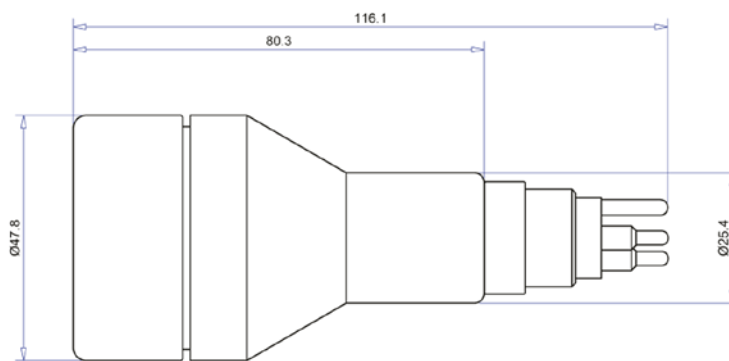

LED-G-Series

800, 1,000 or 1,600 Lumen LED Lamp

TECHNICAL SPECIFICATIONS

Electrical	Input Power	24 Vdc, 350mA (800 lumen model) 24 Vdc, 450mA (1,000 lumen model) 24 Vdc 700mA
Environmental	Depth Rating Storage Temperature Operating Temperature Housing Material	300m -30°C to +70°C -10°C to +40°C Hard anodised 6082-T6 aluminium
Optical	Window Typical Luminous Flux Typical Illuminance @ 1m Typical Colour Temperature Lumen Maintenance	Acrylic 800, 1,000 or 1,600 lumens 600 lx (1,600 lumen model) 6,600 Kelvin (options available) 50,000 hours
Mechanical	Models Dimensions Weight in Air Weight in Water Typical Beam Angle Standard Connector Optional Connector	LED-G-800 wet & dry, LED-G-1000, LED-G-1600 47.8mm (front-end), 25.4mm (body) (d) x 80.3mm (l) (excluding connector) 207g 100g 85° to 50° power points MCBH3M Large selection of connectors available

Connector Face Patterns not to scale

Specifications subject to change without notice.
© 2016 Teledyne Bowtech Ltd. All rights reserved.

www.teledynemarine.com
Email: bowtech_sales@teledyne.com

Head Office
International Avenue,
ABZ Business Park,
Dyce, Aberdeen
AB21 0BH, UK
Tel: +44 (0)1224 772345
Fax: +44 (0)2114 772900

Houston
10661 Shadow Wood Drive,
Houston, TX 77043, USA
Tel: +1 281 710 7276
Fax: +1 281 712 1757