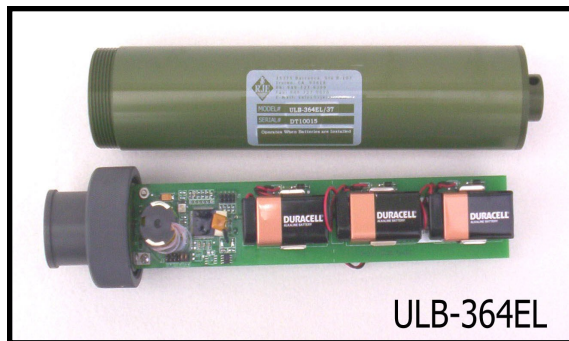

ULB-364EL

ULB-364EL SPECIFICATIONS

Frequency: 37kHz
Acoustic Output*: 0.125, 0.5 , 2 Watts
Pulse Length: 5 ms
Pulse Repetition: 1 Pulse/Sec.
Activation: Battery Installation
Power Source: Six(6) 9V Alkaline or Six(6) 9V Lithium
Operating Depth: 4,125 feet (1,250m)
Housing Material: Aluminum
Dimensions:
Length: 12.70in (32.20cm)
Diameter: 2.50in (6.35cm)

Battery Life	0.125W	0.5W	2W
9V Alkaline:	150 Days	45 Days	16 Days
9V Lithium:	350 Days	130 Days	48 Days

**Specify at time of order
Note: Non-standard frequencies and acoustic power outputs available.
Specifications are subject to change without notice*

RJE International, Inc.

15375 Barranca Pkwy, Suite I-112, Irvine, CA 92618
Tel: 949-727-9399, Fax: 949-727-0070
www.rjeint.com Email: sales@rjeint.com